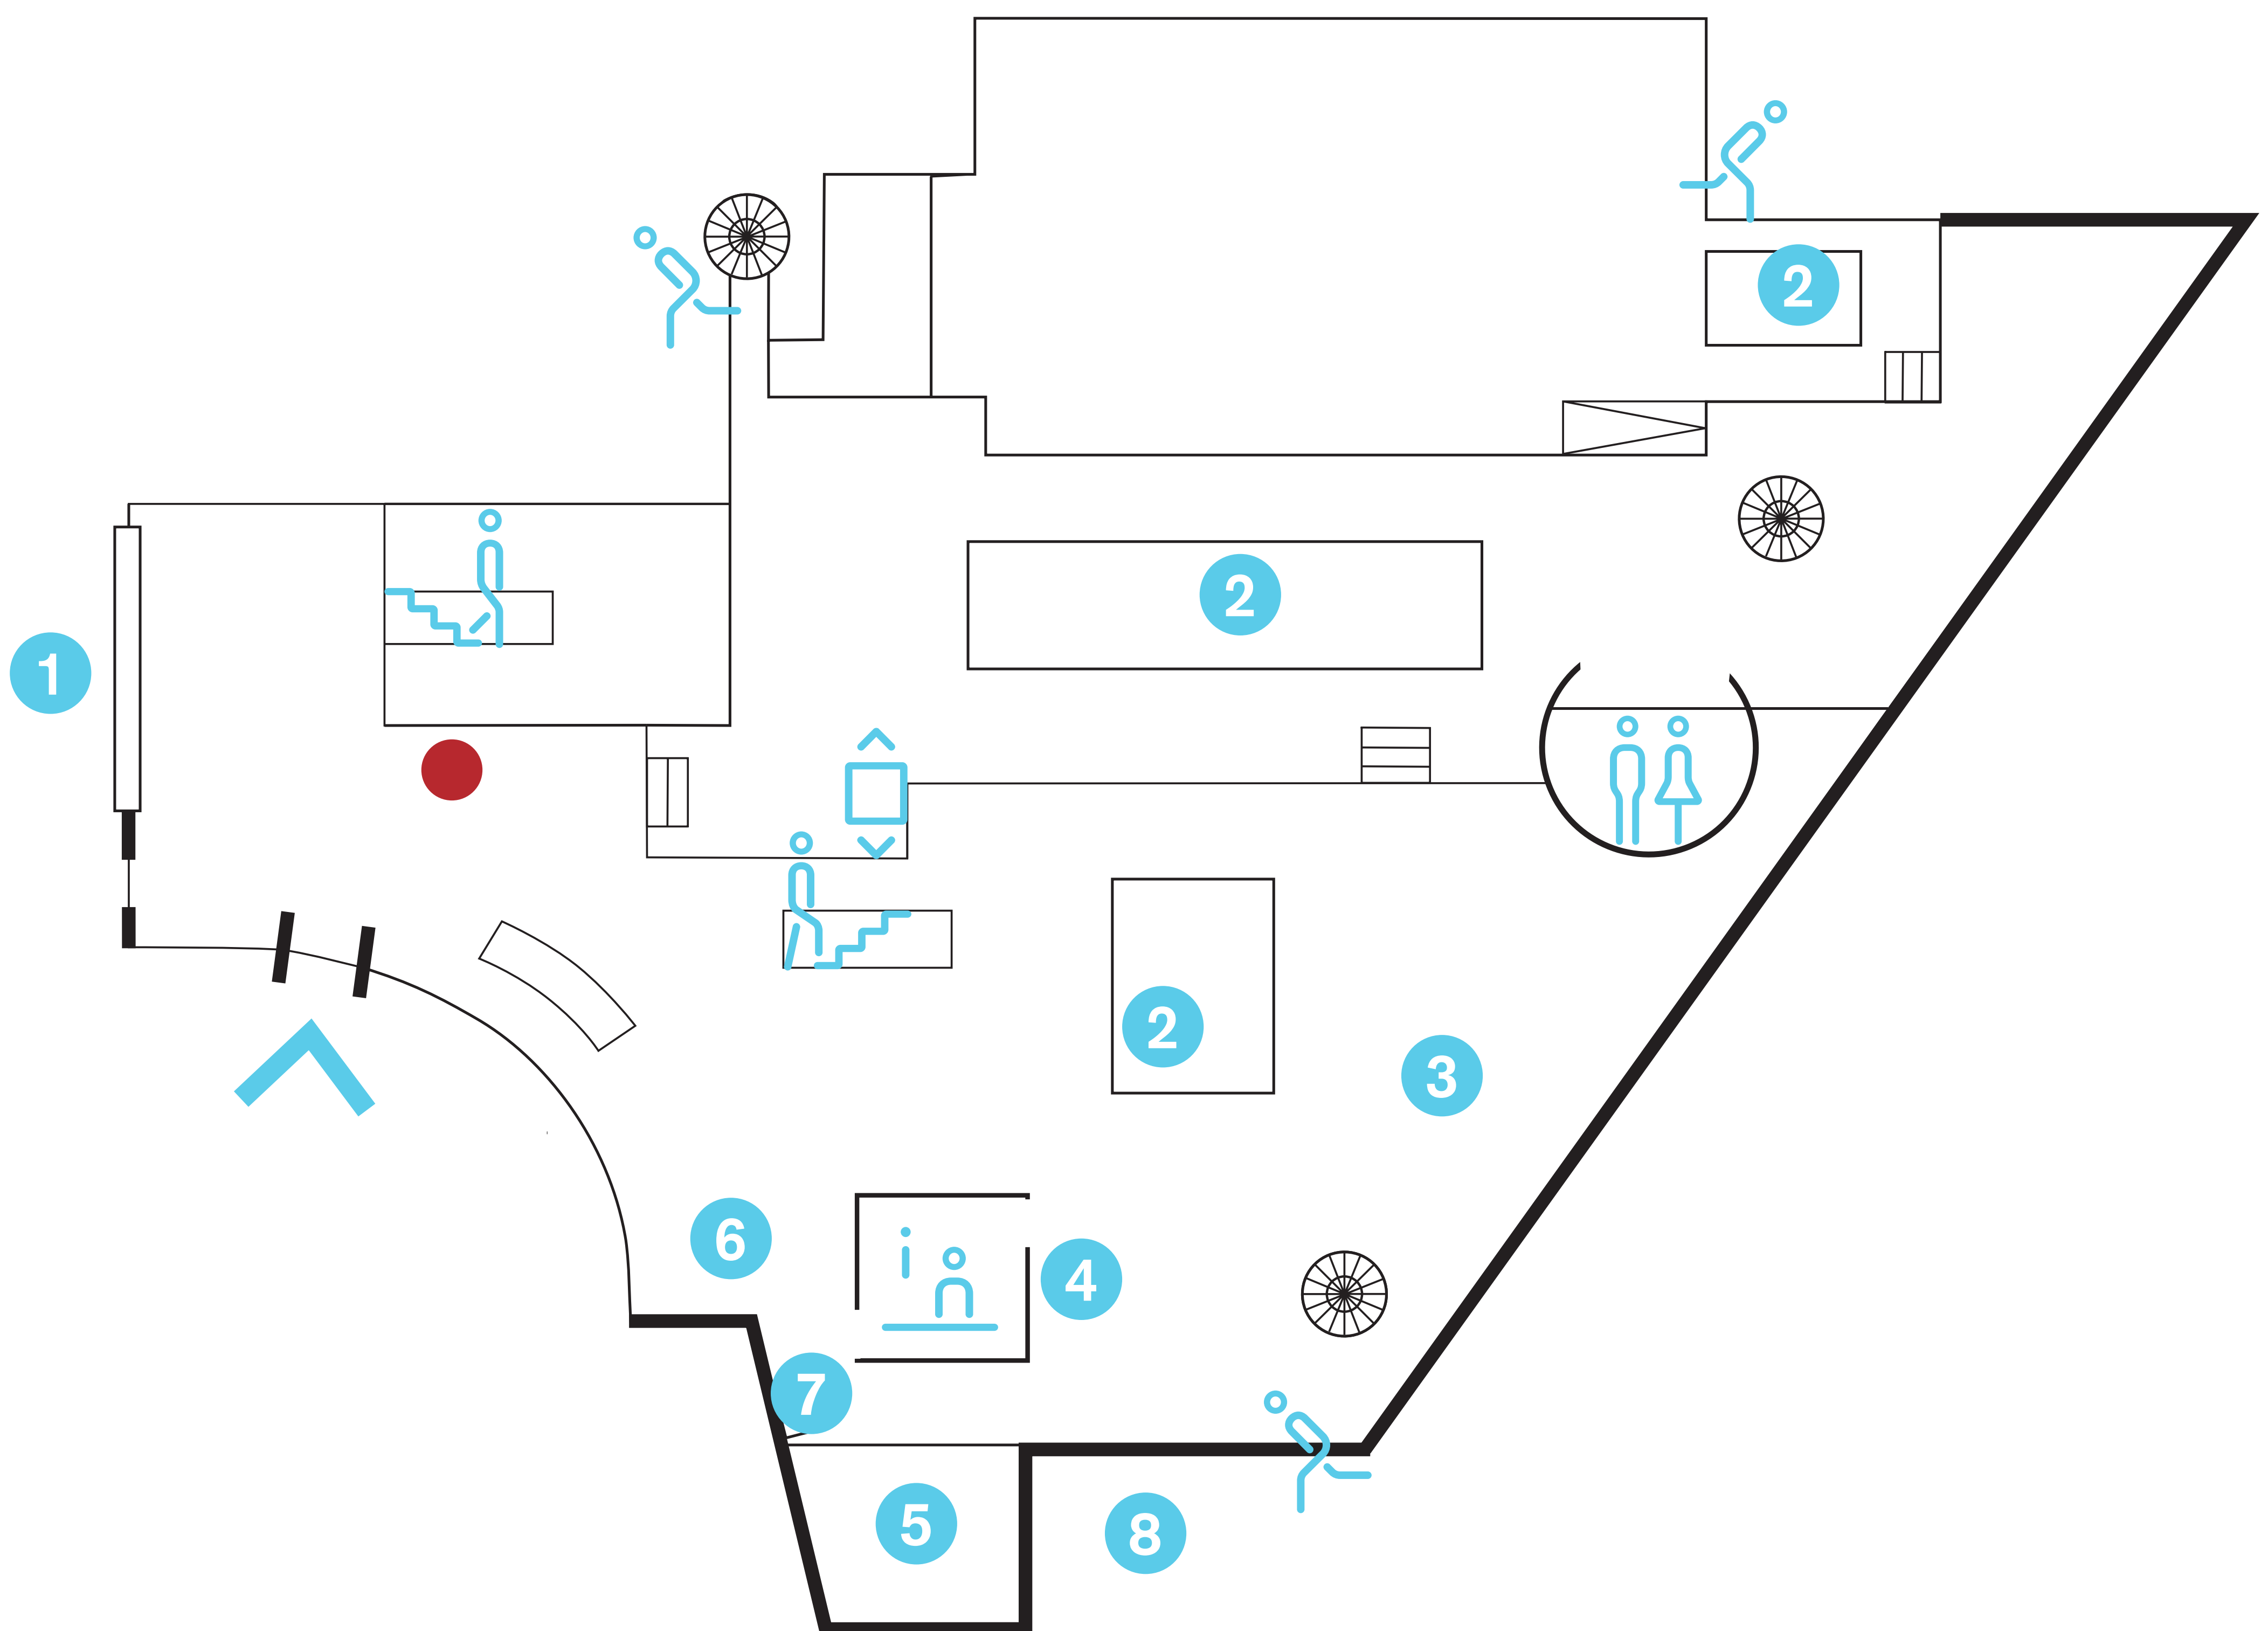

# FOYER

- 1 Entrance to reading rooms
- 2 Reception
- 3 Entrance to service buildings  
Access to event rooms
- 4 Lockers
- 5 Exhibitions
- 6 Lift to underground car park | 1st floor
- 7 Access to 1st floor
- 8 Access to underground car park
- Location

# EG MAIN READING ROOM

- 1 Registration and issues desk
- 2 Reference library (shelf groups 1– 6)
- 3 Work stations for physically disabled people
- 4 Reader printer
- 5 Scanner
- 6 Printing station
- 7 Automated pay stations
- 8 Deutsches Filminstitut & Filmmuseum– DFF
- Location

# OG PERIODICAL READING ROOM

1 Periodicals (shelf groups 7– 9)

2 Daily newspapers

3 Scanner

4 Reference library of the Deutsches Filminstitut & Filmmuseum – DFF

● Location

# SG MULTI MEDIA READING ROOM GERMAN EXILE ARCHIVE

- 1 Reference library (wall-mounted shelf)
- 2 Mediathek | Work stations for blind and visually impaired people
- 3 Reader printer
- 4 Scanner
- 5 Printing station
- 6 German Exile Archive
- Location