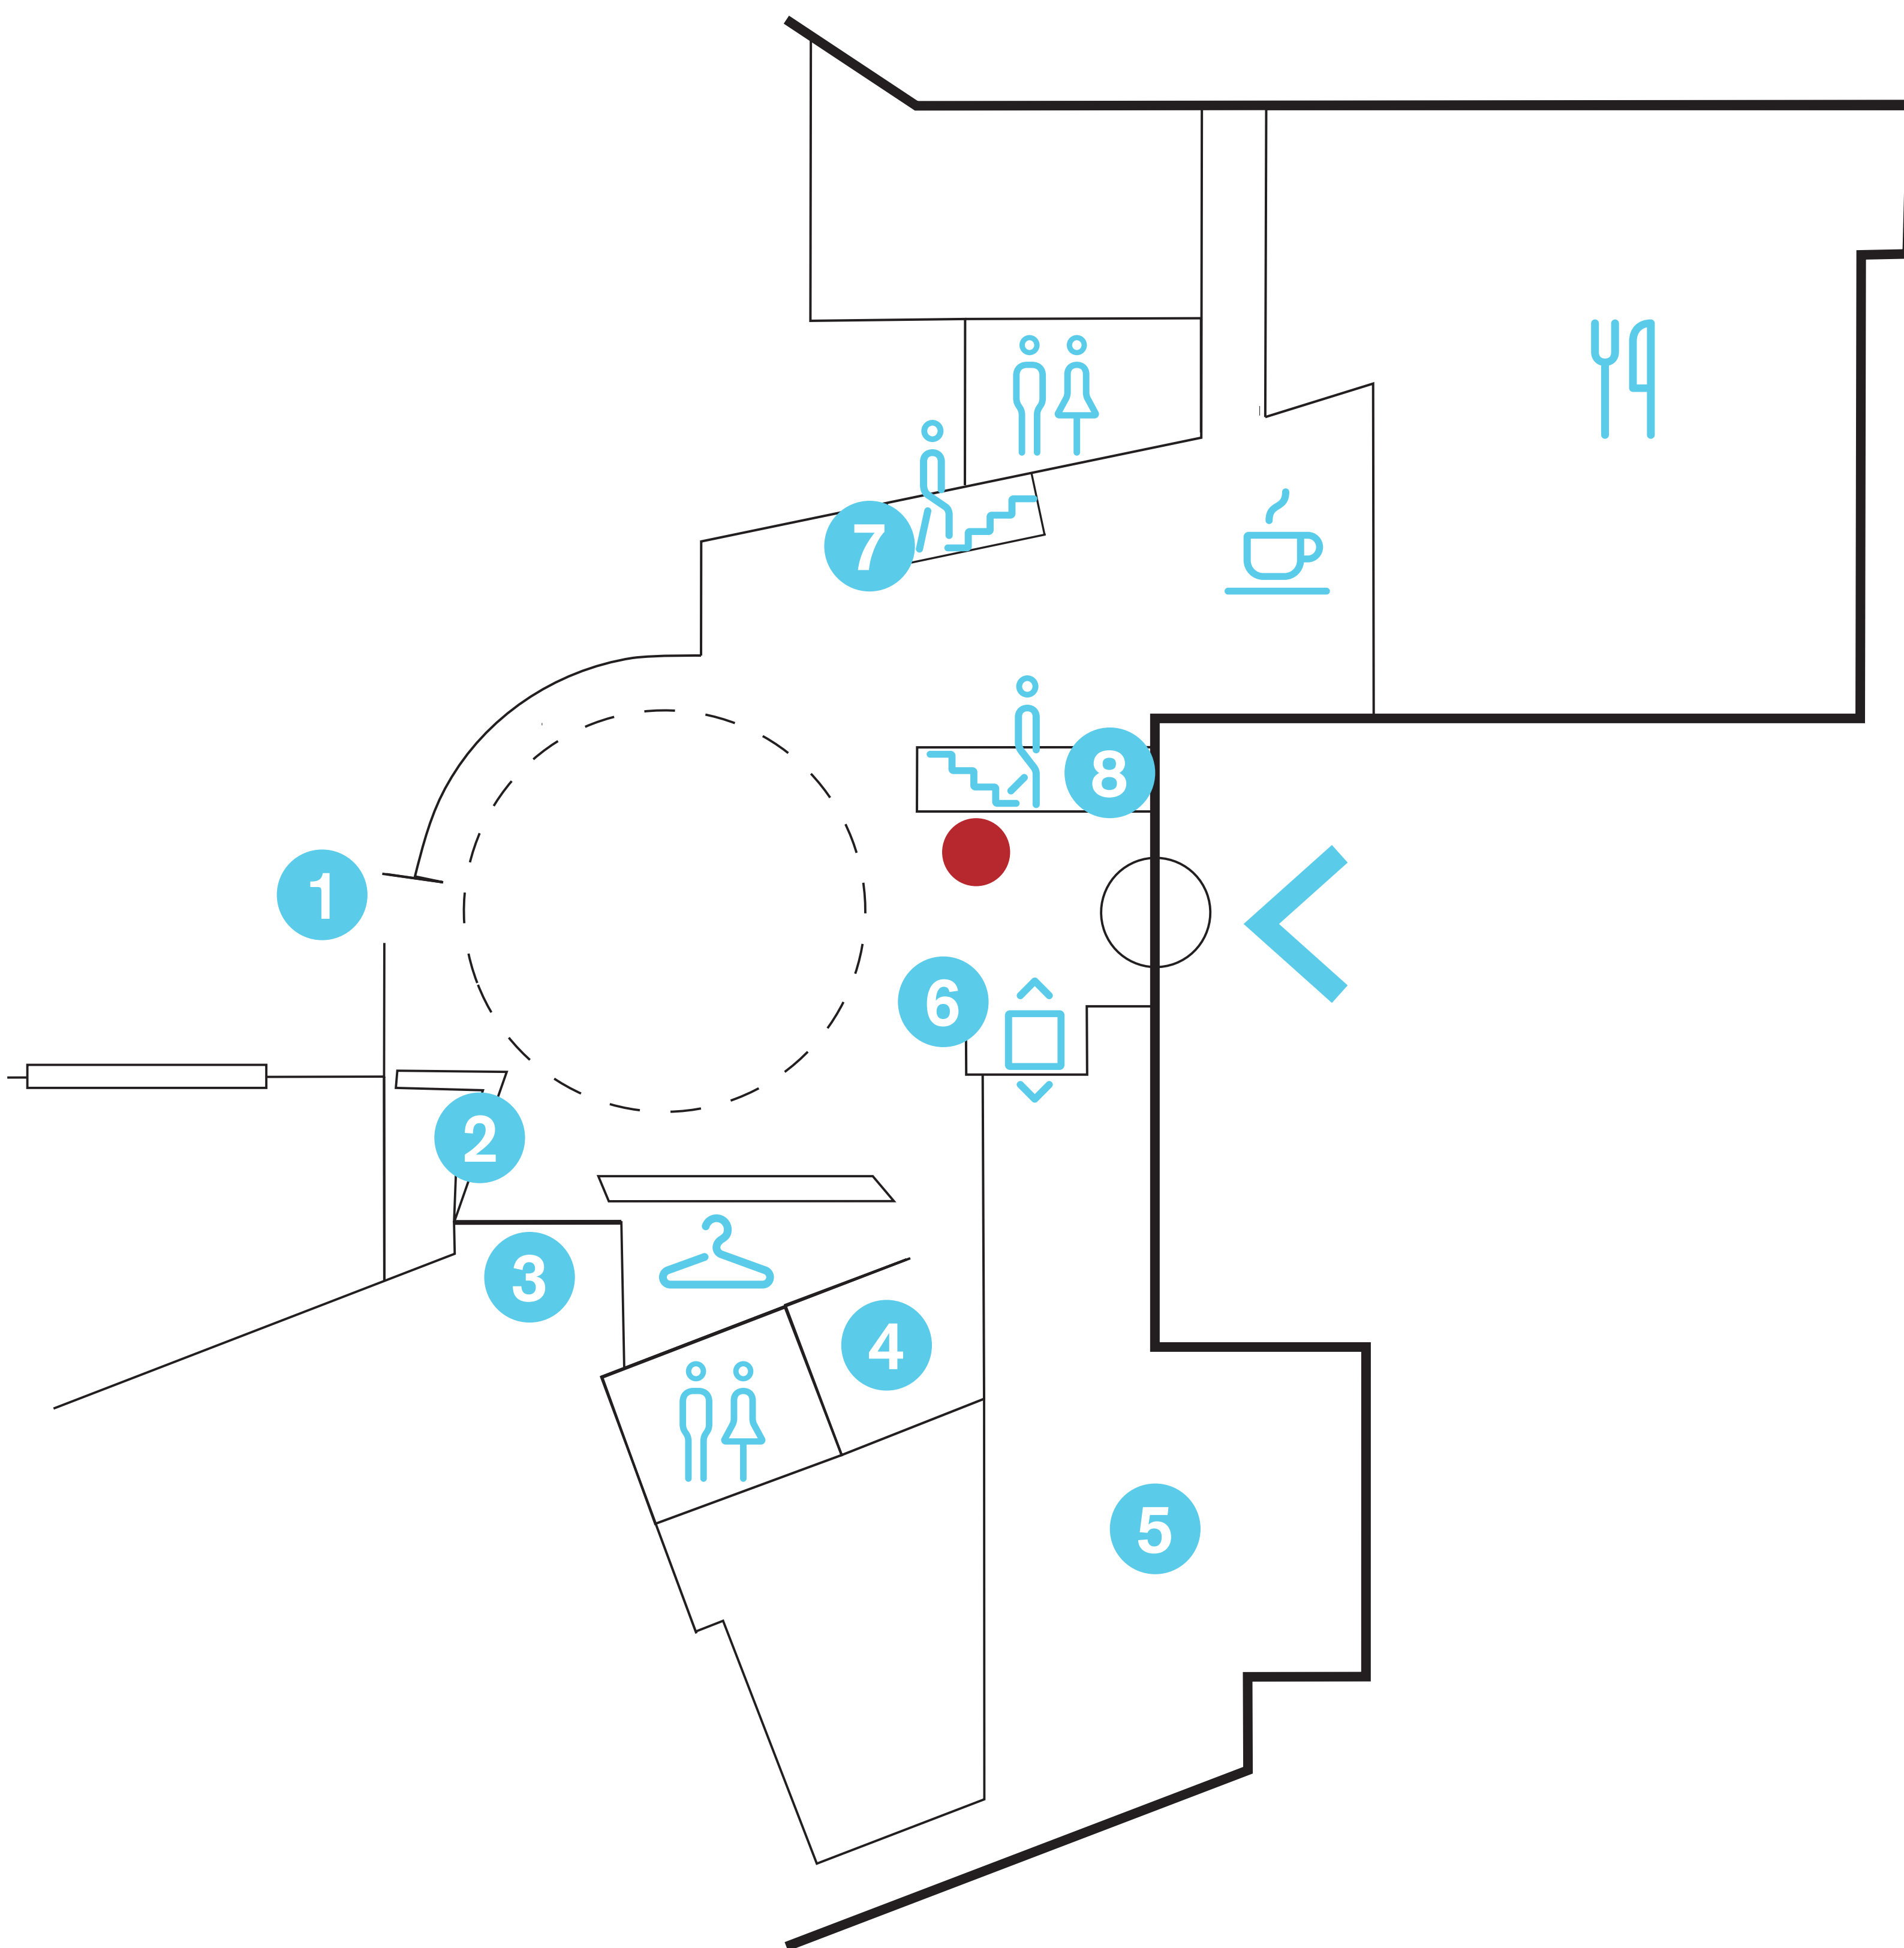

# FOYER

- 1 Entrance to reading rooms
- 2 Reception
- 3 Entrance to service buildings  
Access to event rooms
- 4 Lockers
- 5 Exhibitions
- 6 Lift to underground car park | 1st floor
- 7 Access to 1st floor
- 8 Access to underground car park
- Location

# EG MAIN READING ROOM

- 1 Registration and issues desk
- 2 Reference library (shelf groups 1– 6)
- 3 Work stations for physically disabled people
- 4 Reader printer
- 5 Scanner
- 6 Printing station
- 7 Automated pay stations
- 8 Deutsches Filminstitut & Filmmuseum– DFF
- Location

# OG PERIODICAL READING ROOM

1 Periodicals (shelf groups 7– 9)

2 Daily newspapers

3 Scanner

4 Reference library of the Deutsches Filminstitut & Filmmuseum – DFF

● Location

# SG MULTI MEDIA READING ROOM GERMAN EXILE ARCHIVE

- 1 Reference library (wall-mounted shelf)
- 2 Mediathek | Work stations for blind and visually impaired people
- 3 Reader printer
- 4 Scanner
- 5 Printing station
- 6 German Exile Archive
- Location