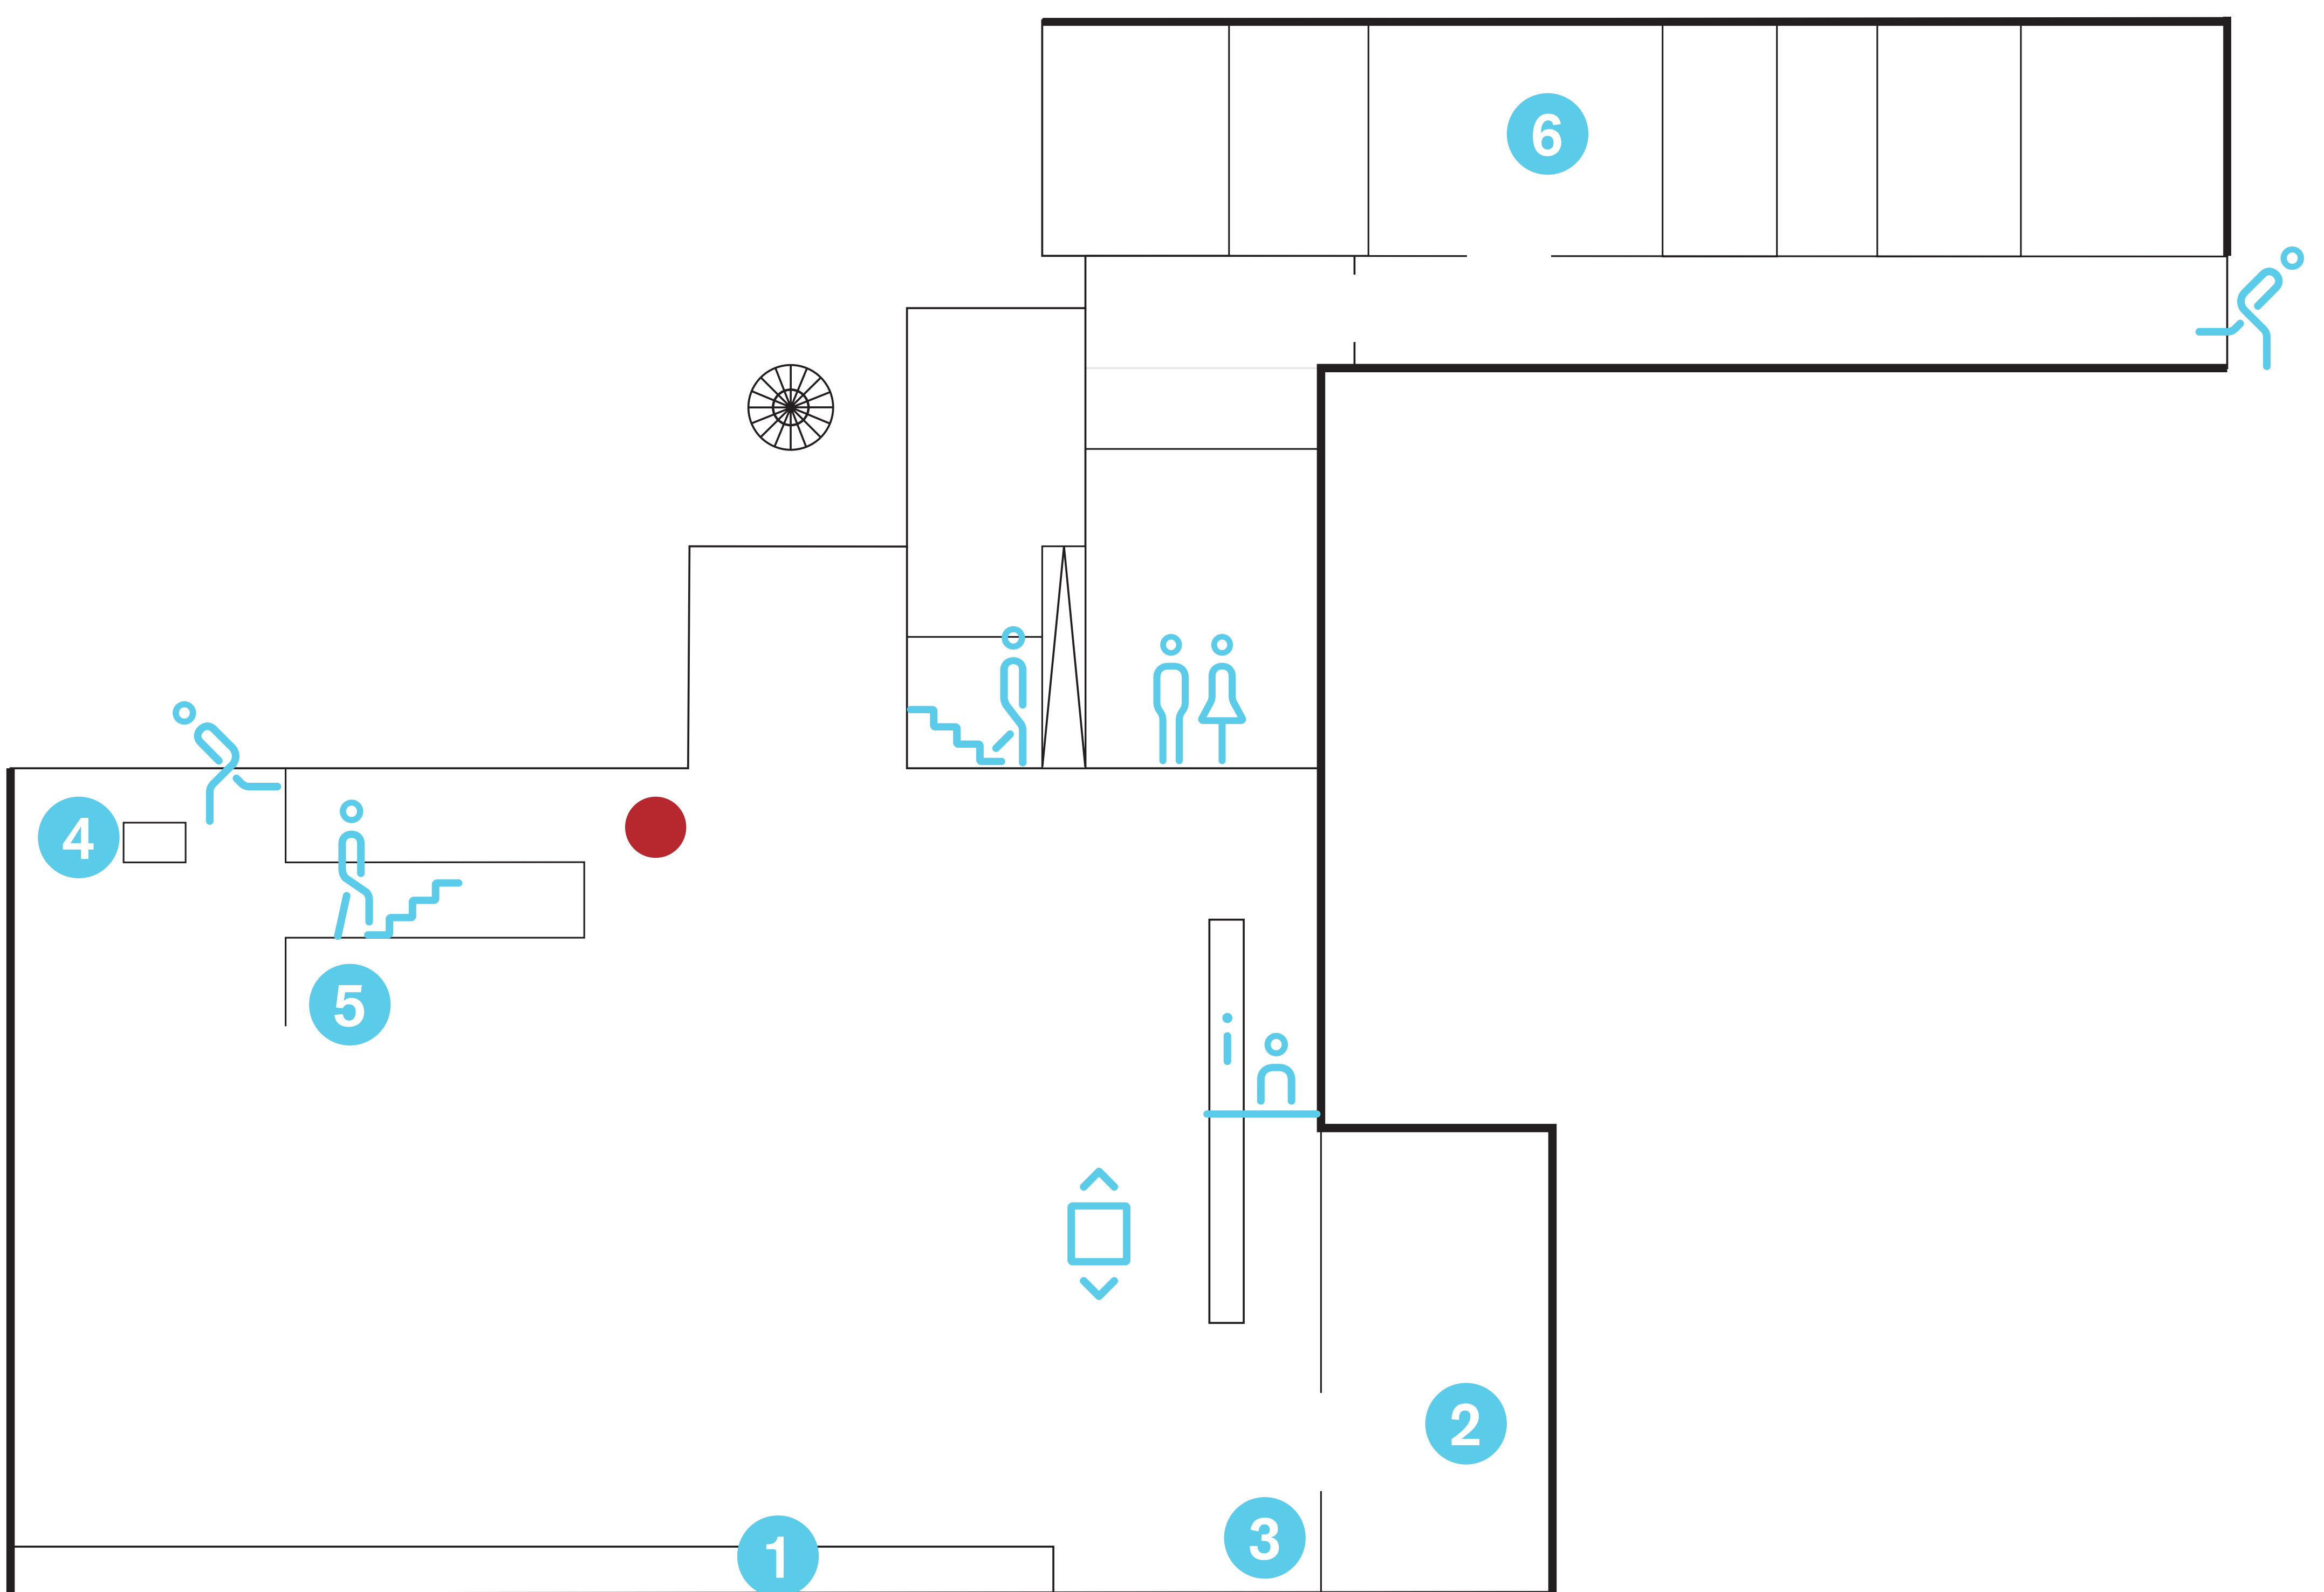

# FOYER

- 1 Entrance to reading rooms
- 2 Reception
- 3 Entrance to service buildings  
Access to event rooms
- 4 Lockers
- 5 Exhibitions
- 6 Lift to underground car park | 1st floor
- 7 Access to 1st floor
- 8 Access to underground car park
- Location

# EG MAIN READING ROOM

- 1 Registration and issues desk
- 2 Reference library (shelf groups 1– 6)
- 3 Work stations for physically disabled people
- 4 Reader printer
- 5 Scanner
- 6 Printing station
- 7 Automated pay stations
- 8 Deutsches Filminstitut & Filmmuseum– DFF
- Location

# OG PERIODICAL READING ROOM

1 Periodicals (shelf groups 7– 9)

2 Daily newspapers

3 Scanner

4 Reference library of the Deutsches Filminstitut & Filmmuseum – DFF

● Location

# SG MULTI MEDIA READING ROOM GERMAN EXILE ARCHIVE

- 1 Reference library (wall-mounted shelf)
- 2 Mediathek | Work stations for blind and visually impaired people
- 3 Reader printer
- 4 Scanner
- 5 Printing station
- 6 German Exile Archive
- Location