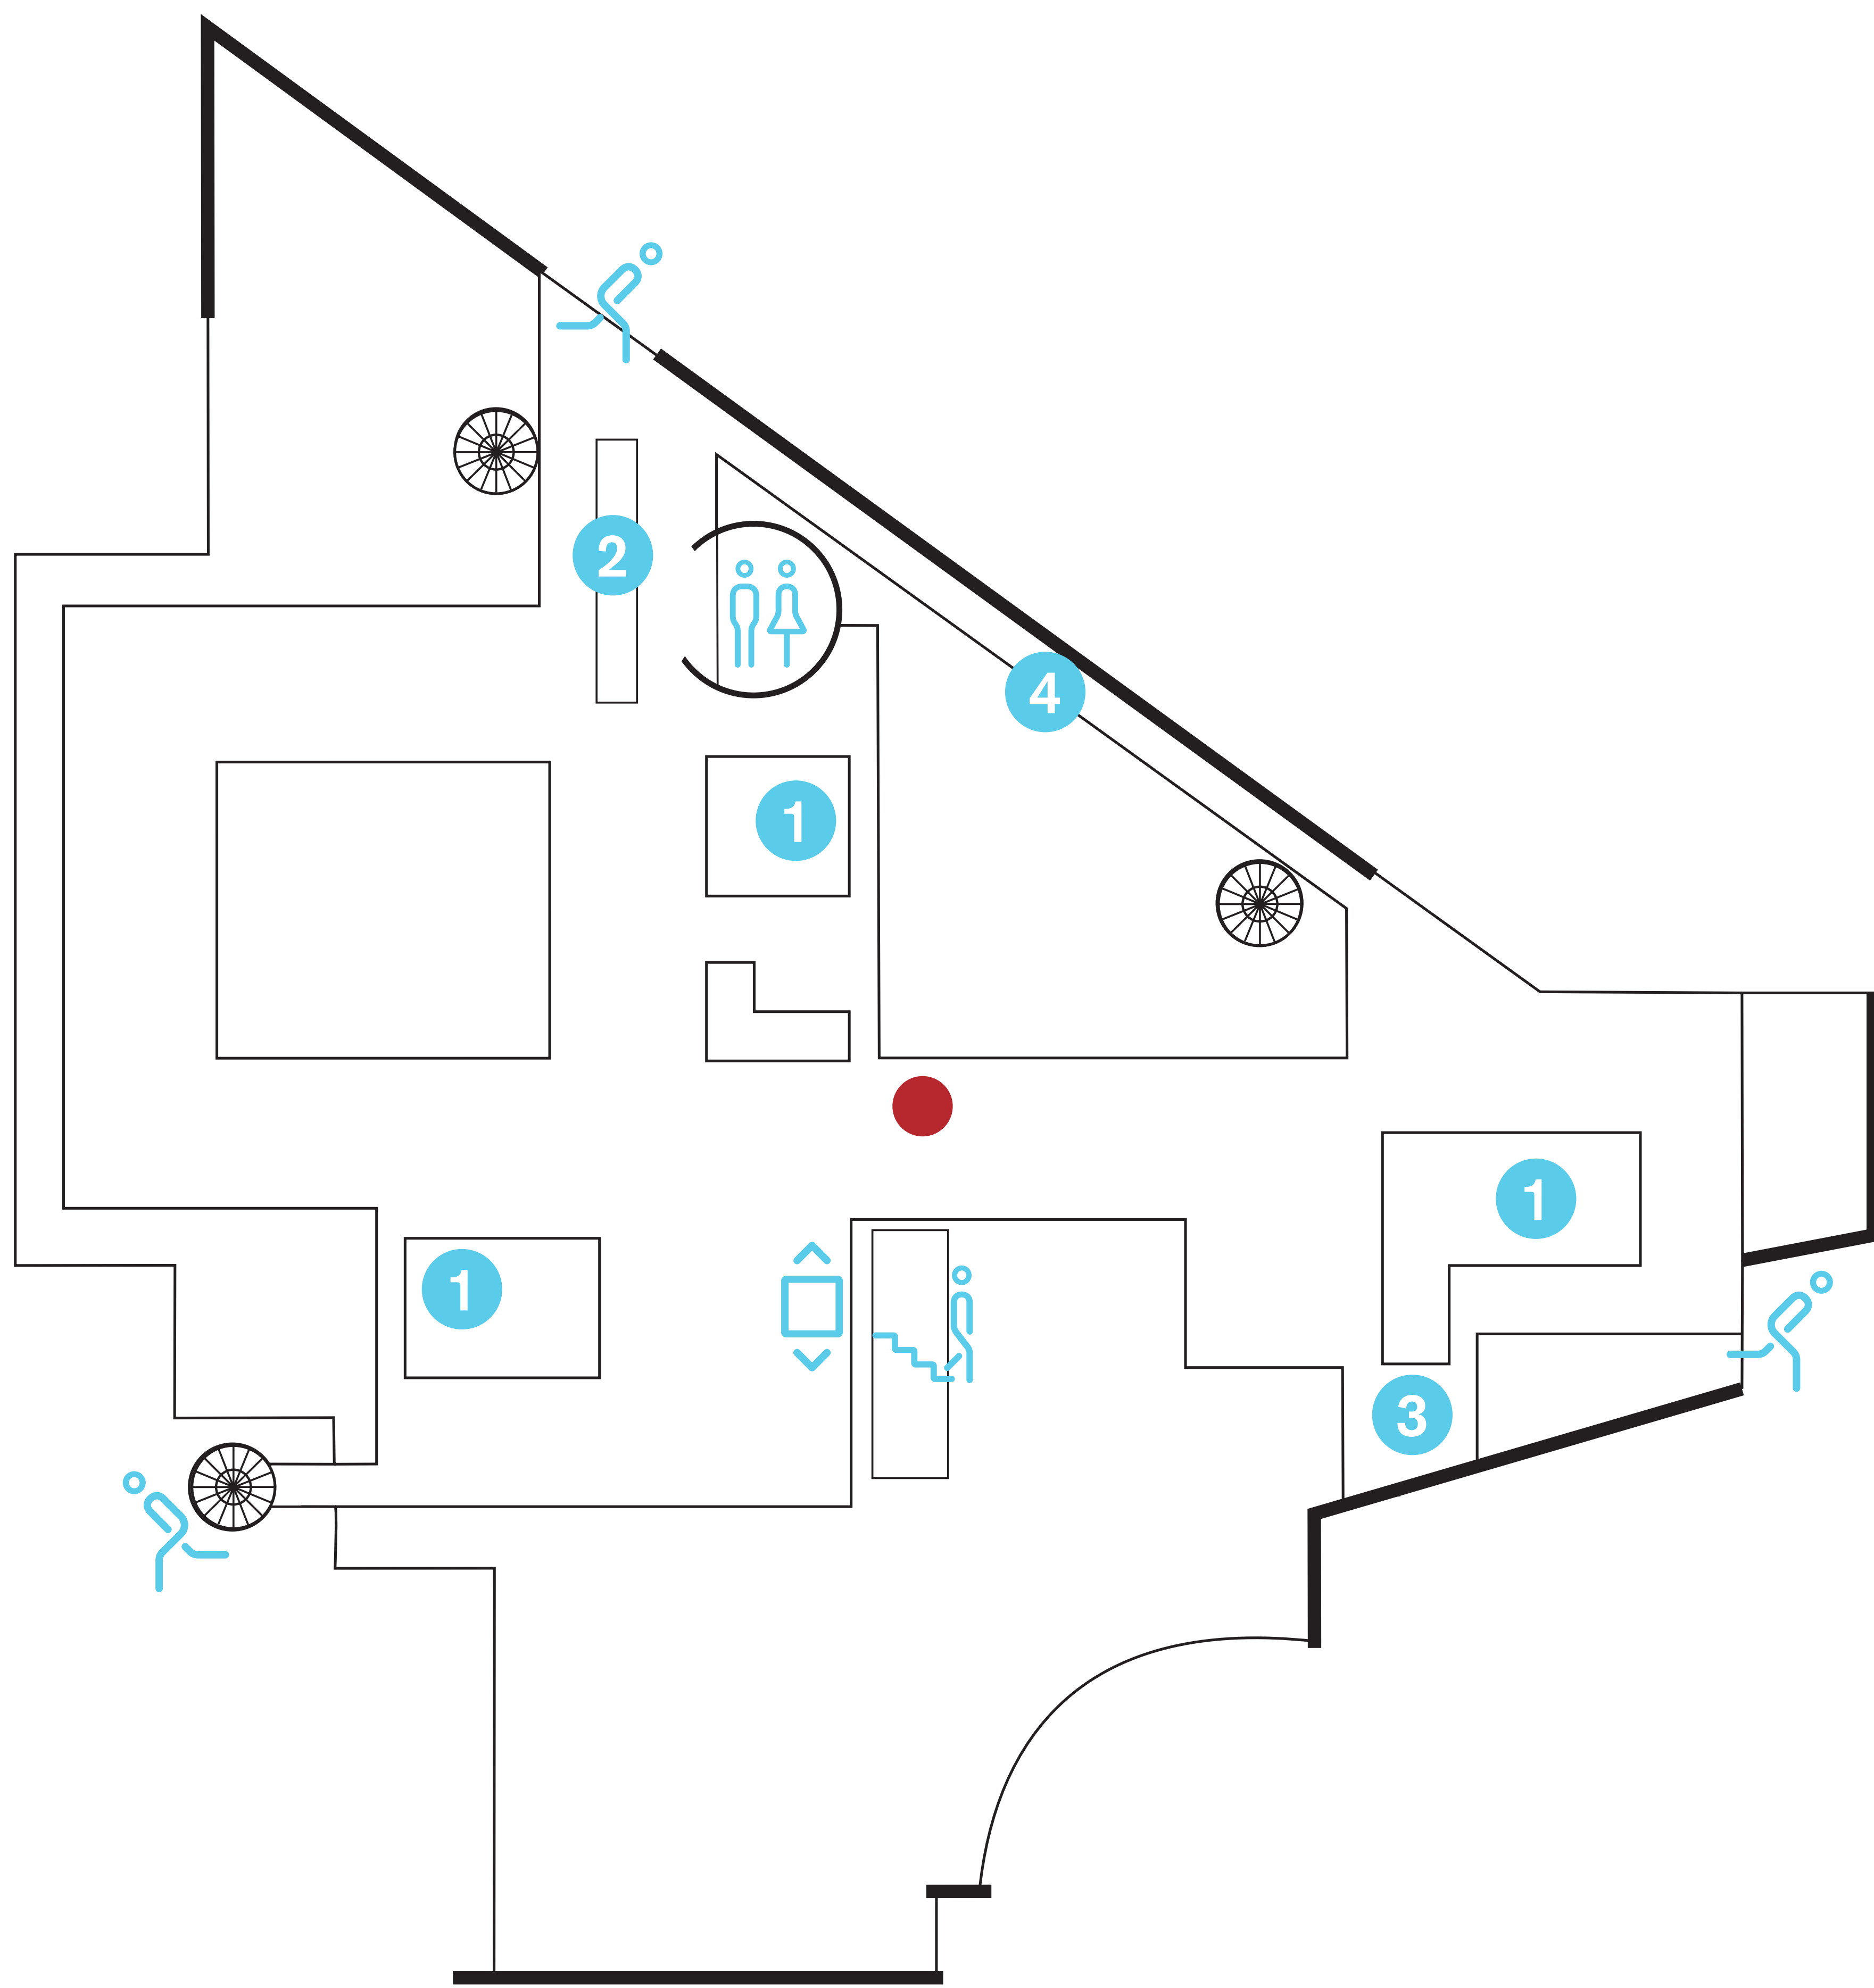

# FOYER

- 1 Entrance to reading rooms
- 2 Reception
- 3 Entrance to service buildings  
Access to event rooms
- 4 Lockers
- 5 Exhibitions
- 6 Lift to underground car park | 1st floor
- 7 Access to 1st floor
- 8 Access to underground car park
- Location

# EG MAIN READING ROOM

- 1 Registration and issues desk
- 2 Reference library (shelf groups 1– 6)
- 3 Work stations for physically disabled people
- 4 Reader printer
- 5 Scanner
- 6 Printing station
- 7 Automated pay stations
- 8 Deutsches Filminstitut & Filmmuseum– DFF
- Location

# OG PERIODICAL READING ROOM

1 Periodicals (shelf groups 7– 9)

2 Daily newspapers

3 Scanner

4 Reference library of the Deutsches Filminstitut & Filmmuseum – DFF

● Location

# SG MULTI MEDIA READING ROOM GERMAN EXILE ARCHIVE

- 1 Reference library (wall-mounted shelf)
- 2 Mediathek | Work stations for blind and visually impaired people
- 3 Reader printer
- 4 Scanner
- 5 Printing station
- 6 German Exile Archive
- Location